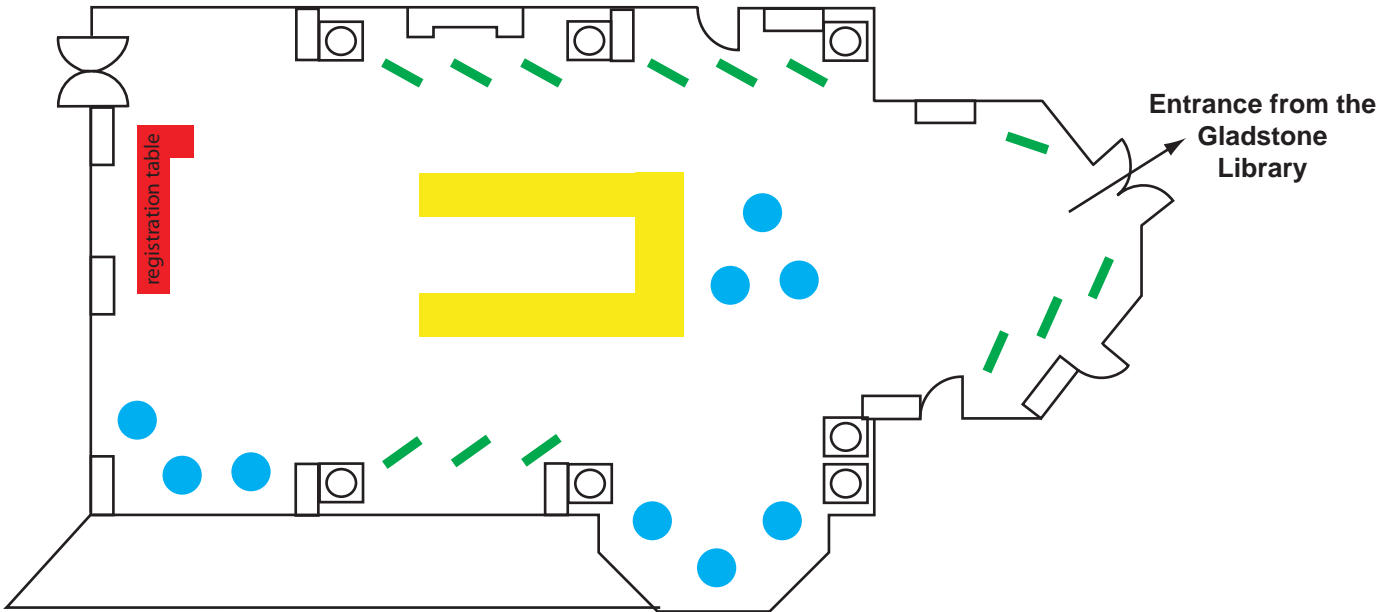

One Whitehall Place  
Gladstone Library

4ft by 2.5ft long tables  
 3ft occasional tables

One Whitehall Place  
 Westminster  
 SW1A 2HD  
 Telephone 020 7839 3344  
 Facsimile 020 7839 3366

One Whitehall Place  
Reading & Writing Room

boards  
 3ft occasional tables

One Whitehall Place  
 Westminster  
 SW1A 2HD  
 Telephone 020 7839 3344  
 Facsimile 020 7839 3366