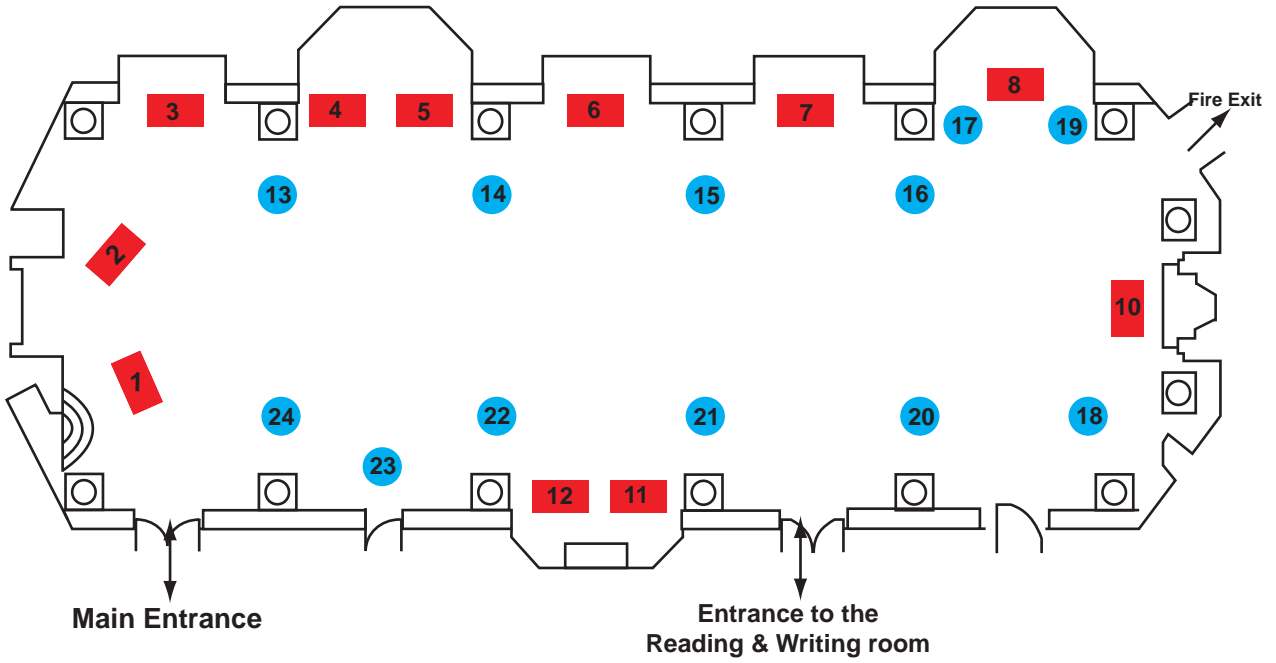

One Whitehall Place  
Gladstone Library

4ft by 2.5ft long tables  
 3ft occasional tables

One Whitehall Place  
 Westminster  
 SW1A 2HD  
 Telephone 020 7839 3344  
 Facsimile 020 7839 3366

One Whitehall Place  
Reading & Writing Room

boards  
 3ft occasional tables

One Whitehall Place  
 Westminster  
 SW1A 2HD  
 Telephone 020 7839 3344  
 Facsimile 020 7839 3366